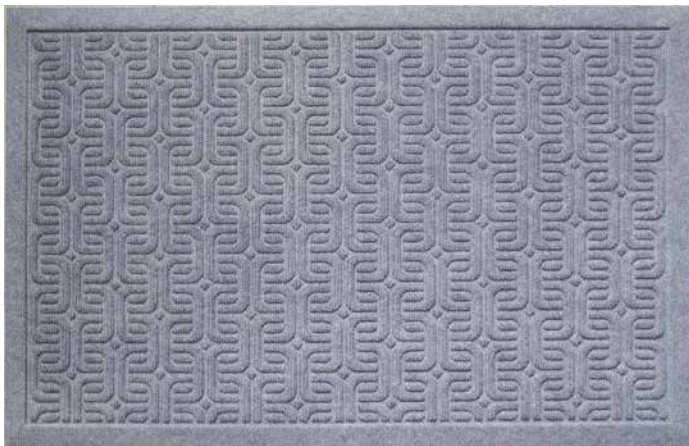

weather beaters collection

- Heavy-duty polypropylene
- Low-profile
- Absorbent
- Indoor or outdoor use
- All-weather

45 X 75 CM, 5 MM THICK

B9005 - Geometric Pattern

B9005 - Geometric Pattern