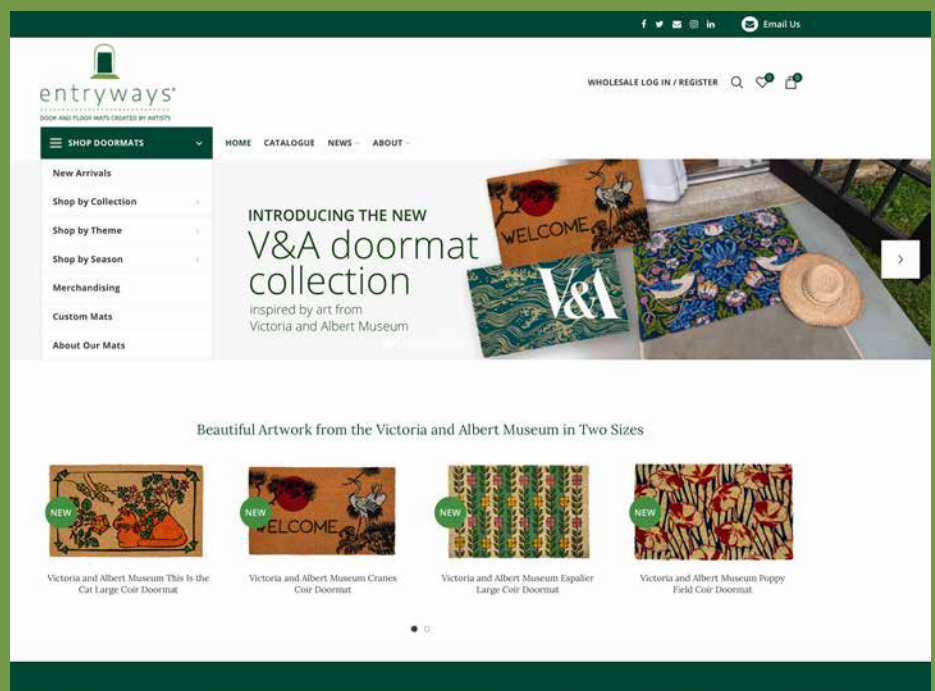

displays

To obtain a display rack:
purchase the display and
receive free products of your
choice as offset. Stocking
packages with free racks available.

D-Wood

Five-Shelf Wood Display

This sturdy wood rack can hold 20 – 30
mats for good visibility and fast sale.

Image of rack is a prototype.

Actual rack may vary slightly.

180 x 86 x 47 cm
(with wheels & header)

Holds mats up
to 40 x 60cm

order online

entryways.eu

Visit entryways.eu
to set up your account and
start ordering online today.