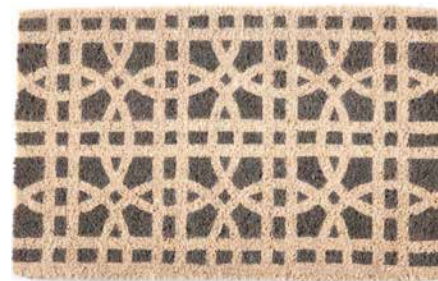

2018S - Ring Formations